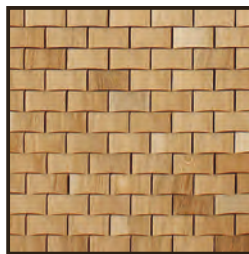

NIZZA

Total size:	300 x 300 mm
Mosaic size (single):	100 x 25 mm
Mosaic each tile:	36 pcs
Thickness:	5-9 mm
Back side:	black fleece
Groove:	1,5 mm
Wood direction:	horizontal
Kind of wood:	Oak nature and smoked oak (other kind of wood on request)
Weight each tile:	approx. 450 g
Packing unit:	20 tile each carton (1,8 m²)