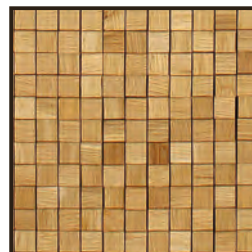

Total size: 300 x 300 mm
Mosaic size (single): 25 x 25 mm
Mosaic each tile: 144 pcs
Thickness: 5-9 mm
Back side: black fleece
Groove: 1,5 mm
Wood direction: vertical and horizontal
Kind of wood: Oak nature and smoked oak
(other kind of wood on request)
Weight each tile: approx. 400 g
Packing unit: 20 tile each carton (1,8 m²)