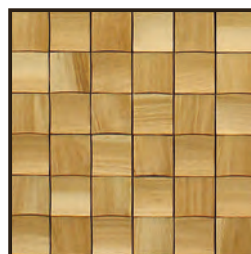

ROTTERDAM

Total size: 300 x 300 mm
Mosaic size (single): 50 x 50 mm
Mosaic each tile: 36 pcs
Thickness: 8 mm
Back side: black fleece
Groove: 1,5 mm
Wood direction: vertical and horizontal
Kind of wood: Oak nature and smoked oak
(other kind of wood on request)
Weight each tile: approx. 330 g
Packing unit: 20 tile each carton (1,8 m²)

ST. MORITZ

Total size: 300 x 300 mm
Mosaic size (single): 50 x 50 mm
Mosaic each tile: 36 pcs
Thickness: 8 mm
Back side: black fleece
Groove: 1,5 mm
Wood direction: vertical and horizontal
Kind of wood: Oak nature and smoked oak
(other kind of wood on request)
Weight each tile: approx. 270 g
Packing unit: 20 tile each carton (1,8 m²)