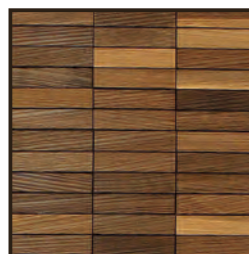

LONDON

Total size:	300 x 327 mm
Mosaic size (single):	50 x 25 mm
Mosaic each tile:	72 pcs
Thickness:	8 mm
Back side:	black fleece
Groove:	1,5 mm
Wood direction:	horizontal
Kind of wood:	Oak nature and smoked oak (other kind of wood on request)
Weight each tile:	approx. 290 g
Packing unit:	20 tile each carton (1,96 m²)

NIZZA

Total size:	300 x 300 mm
Mosaic size (single):	100 x 25 mm
Mosaic each tile:	36 pcs
Thickness:	5-9 mm
Back side:	black fleece
Groove:	1,5 mm
Wood direction:	horizontal
Kind of wood:	Oak nature and smoked oak (other kind of wood on request)
Weight each tile:	approx. 450 g
Packing unit:	20 tile each carton (1,8 m²)