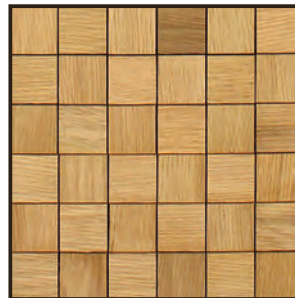

Total size: 300 x 300 mm
Mosaic size (single): 50 x 50 mm
Mosaic each tile: 36 pcs
Thickness: 6mm
Back side: black fleece
Groove: 1,5mm
Wood direction: vertical and horizontal
Kind of wood: Oak nature and smoked oak
(other kind of wood on request)
Weight each tile: approx. 330 g
Packing unit: 20 tile each carton (1,8 m²)