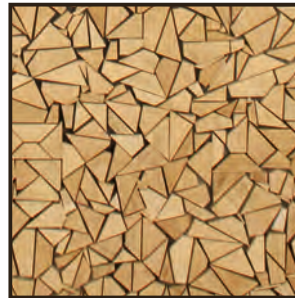

Total size: 320 x 320 mm
Mosaic size (single): variable
Mosaic each tile: variable
Thickness: 6mm
Back side: black fleece
Groove: 1,5 mm
Wood direction: mixed
Kind of wood: Oak nature and smoked oak
(other kind of wood on request)
Weight each tile: approx. 350 g
Packing unit: 20 tile each carton (2,048 m²)

BASEL