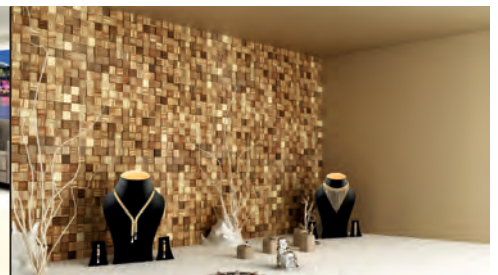

KITZBÜHEL

Total size: 300 x 330 mm
Mosaic size (single): variable
Mosaic each tile: 52 pcs
Thickness: 5-9 mm
Back side: black fleece
Groove: 1,5 mm
Wood direction: horizontal
Kind of wood: Oak nature and smoked oak
(other kind of wood on request)
Weight each tile: approx. 420 g
Packing unit: 20 tile each carton (1,98 m²)

LION

Total size: 300 x 300 mm
Mosaic size (single): 25 x 25 mm
Mosaic each tile: 144 pcs
Thickness: 5-9 mm
Back side: black fleece
Groove: 1,5 mm
Wood direction: vertical and horizontal
Kind of wood: Oak nature and smoked oak
(other kind of wood on request)
Weight each tile: approx. 400 g
Packing unit: 20 tile each carton (1,8 m²)